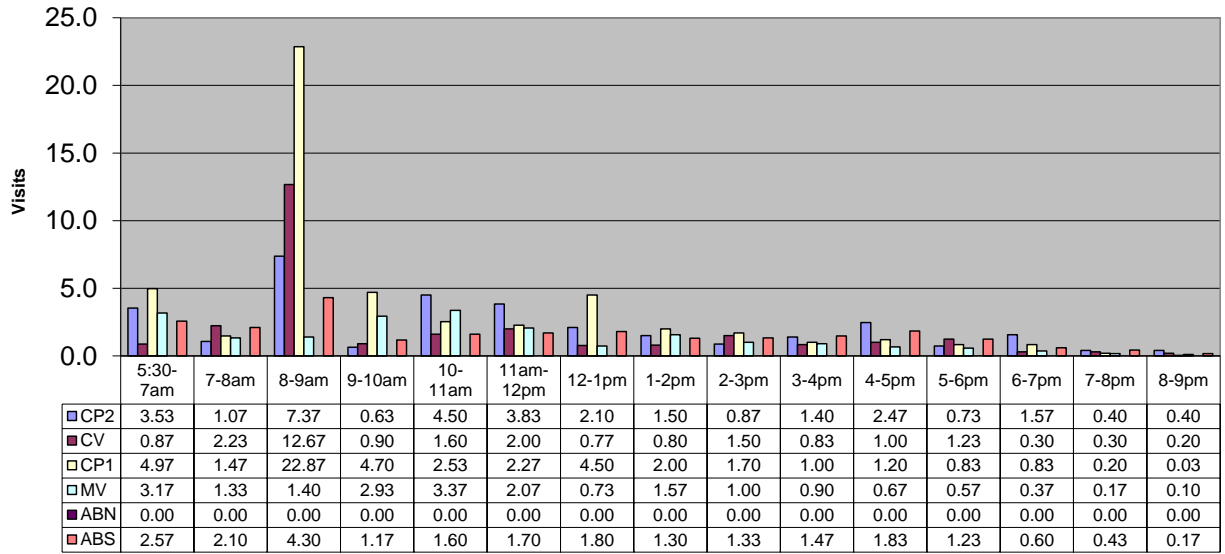

Sep 2023- Pool Use by Hour - Major Centers

	LC	CH	DH	EC	CR	SRS	WEST
Total Visits	3327	0	1915	2287	1589	2514	872
Avg Daily	111	0	64	76	53	84	29
Avg Hourly	7.15	0.00	4.12	4.92	3.42	5.41	1.88

Sep 2023- Satellite Centers - Pool Use by Hour

Visits By Hour

	ABN	ABS	CP1	CP2	CV	MV
Total Visits	708	935	1533	971	816	610
Avg Visits Per Day	23.60	31.17	51.10	32.37	27.20	20.33
Avg Visits Per Hour	1.52	2.01	3.30	2.09	1.75	1.31