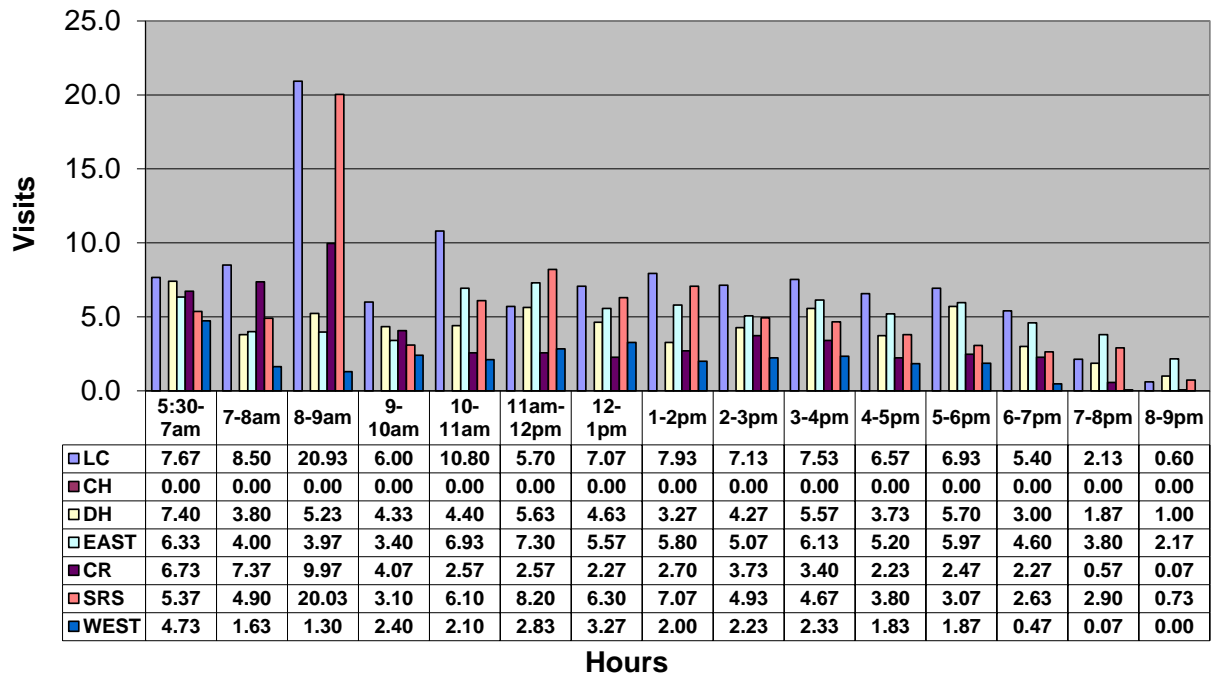

Sep 2023- Pool Use by Hour - Major Centers

	LC	CH	DH	EC	CR	SRS	WEST
Total Visits	3327	0	1915	2287	1589	2514	872
Avg Daily	111	0	64	76	53	84	29
Avg Hourly	7.15	0.00	4.12	4.92	3.42	5.41	1.88

Sep 2023- Satellite Centers - Pool Use by Hour

Visits By Hour

	ABN	ABS	CP1	CP2	CV	MV
Total Visits	708	935	1533	971	816	610
Avg Visits Per Day	23.60	31.17	51.10	32.37	27.20	20.33
Avg Visits Per Hour	1.52	2.01	3.30	2.09	1.75	1.31